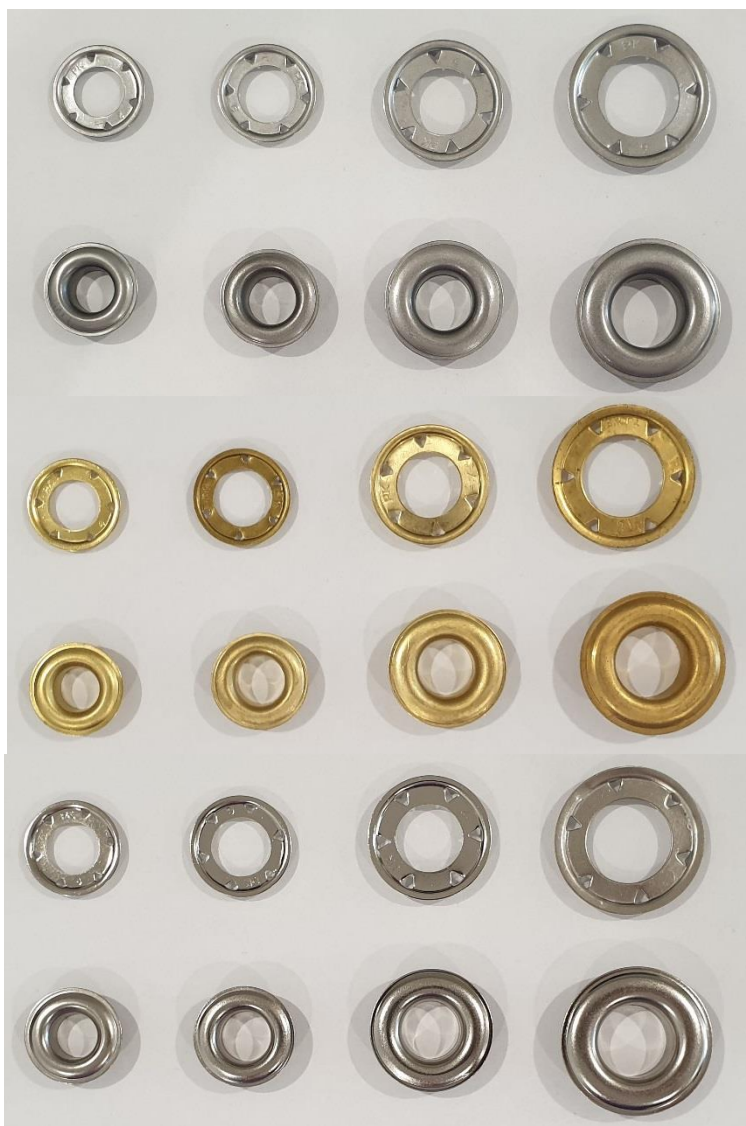

Products

Posts, Fittings and Tensioners

Eye bolt with Collar

Available in: 316 Stainless Steel

Size:

- M6
- M8
- M10
- M12

Eyelets

Available in: Stainless Steel, Brass and Nickle

Sizes:

- TG4
- TG6
- TG7
- TG9

Eye Bolt with Collar and Thread

Available In: Stainless Steel

Size:

- M10
- M12

Roof Plate

Available in: Galvanised Steel

Square Wall Fitting

Available in: Galvanised Steel

Size: 100mm x 100mm

Long D-Shackles

Available in: Stainless Steel

Sizes:

- M8
- M10
- M12

Twisted D-Shackles

Available in: Stainless Steel

Diamond Pad Eye Wall Fittings

Available in: Stainless Steel

D-Ring with Pipe

Available in: Stainless Steel

Size: 50mm webbing/4mm wire

Double D-Ring

Available in: Stainless Steel