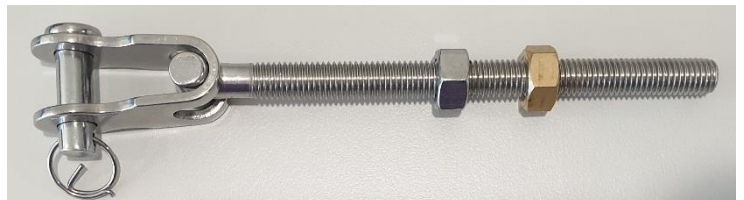

Square Wall Fitting

Available in: Galvanised Steel

Size: 100mm x 100mm

Long D-Shackles

Available in: Stainless Steel

Sizes:

- M8
- M10
- M12

Twisted D-Shackles

Available in: Stainless Steel

Diamond Pad Eye Wall Fittings

Available in: Stainless Steel

D-Ring with Pipe

Available in: Stainless Steel

Size: 50mm webbing/4mm wire

Double D-Ring

Available in: Stainless Steel

Size: 50mm webbing/4mm wire

D-Ring with Thimble

Available in: Stainless Steel

Size: 50mm

Togglebolt

Available in: Stainless Steel

Size: TBA

Open Turnbuckle (Eye-Eye)

Available in: Stainless Steel

Size: M8

Timber Screw Eye Bolt with Collar

Available in: Stainless Steel

Size:

- M8
- M10
- M12

Bottlescrew

Available in: Stainless Steel